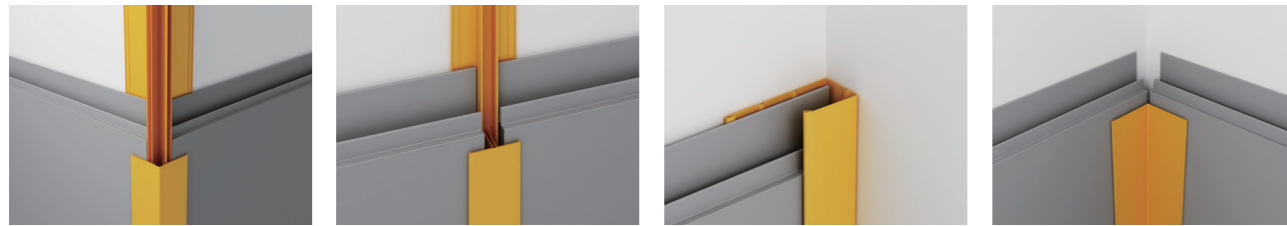

CORNER	YJ01 Outside Corner Length: 3000mm Material: Steel 	YJ02 Outside Corner Length: 370mm Material: Steel 	YJ03 Outside Corner Length: 3000mm Material: Steel 	YJ04 Outside Corner Cap Length: 3000mm Material: Steel 	
	PJ01 Connecting Bar Length: 3000mm Material: Steel 		PJDZ Connecting Bar Base Length: 3000mm Material: Aluminum 	PJ02 Connecting Bar Length: 3000mm Material: Steel 	
	SBT J-Channel Length: 3000mm Material: Steel 	SKJD Edge Trim Base Length: 3000mm Material: Aluminum 	SKJK Edge Trim Cover Length: 3000mm Material: Aluminum 		